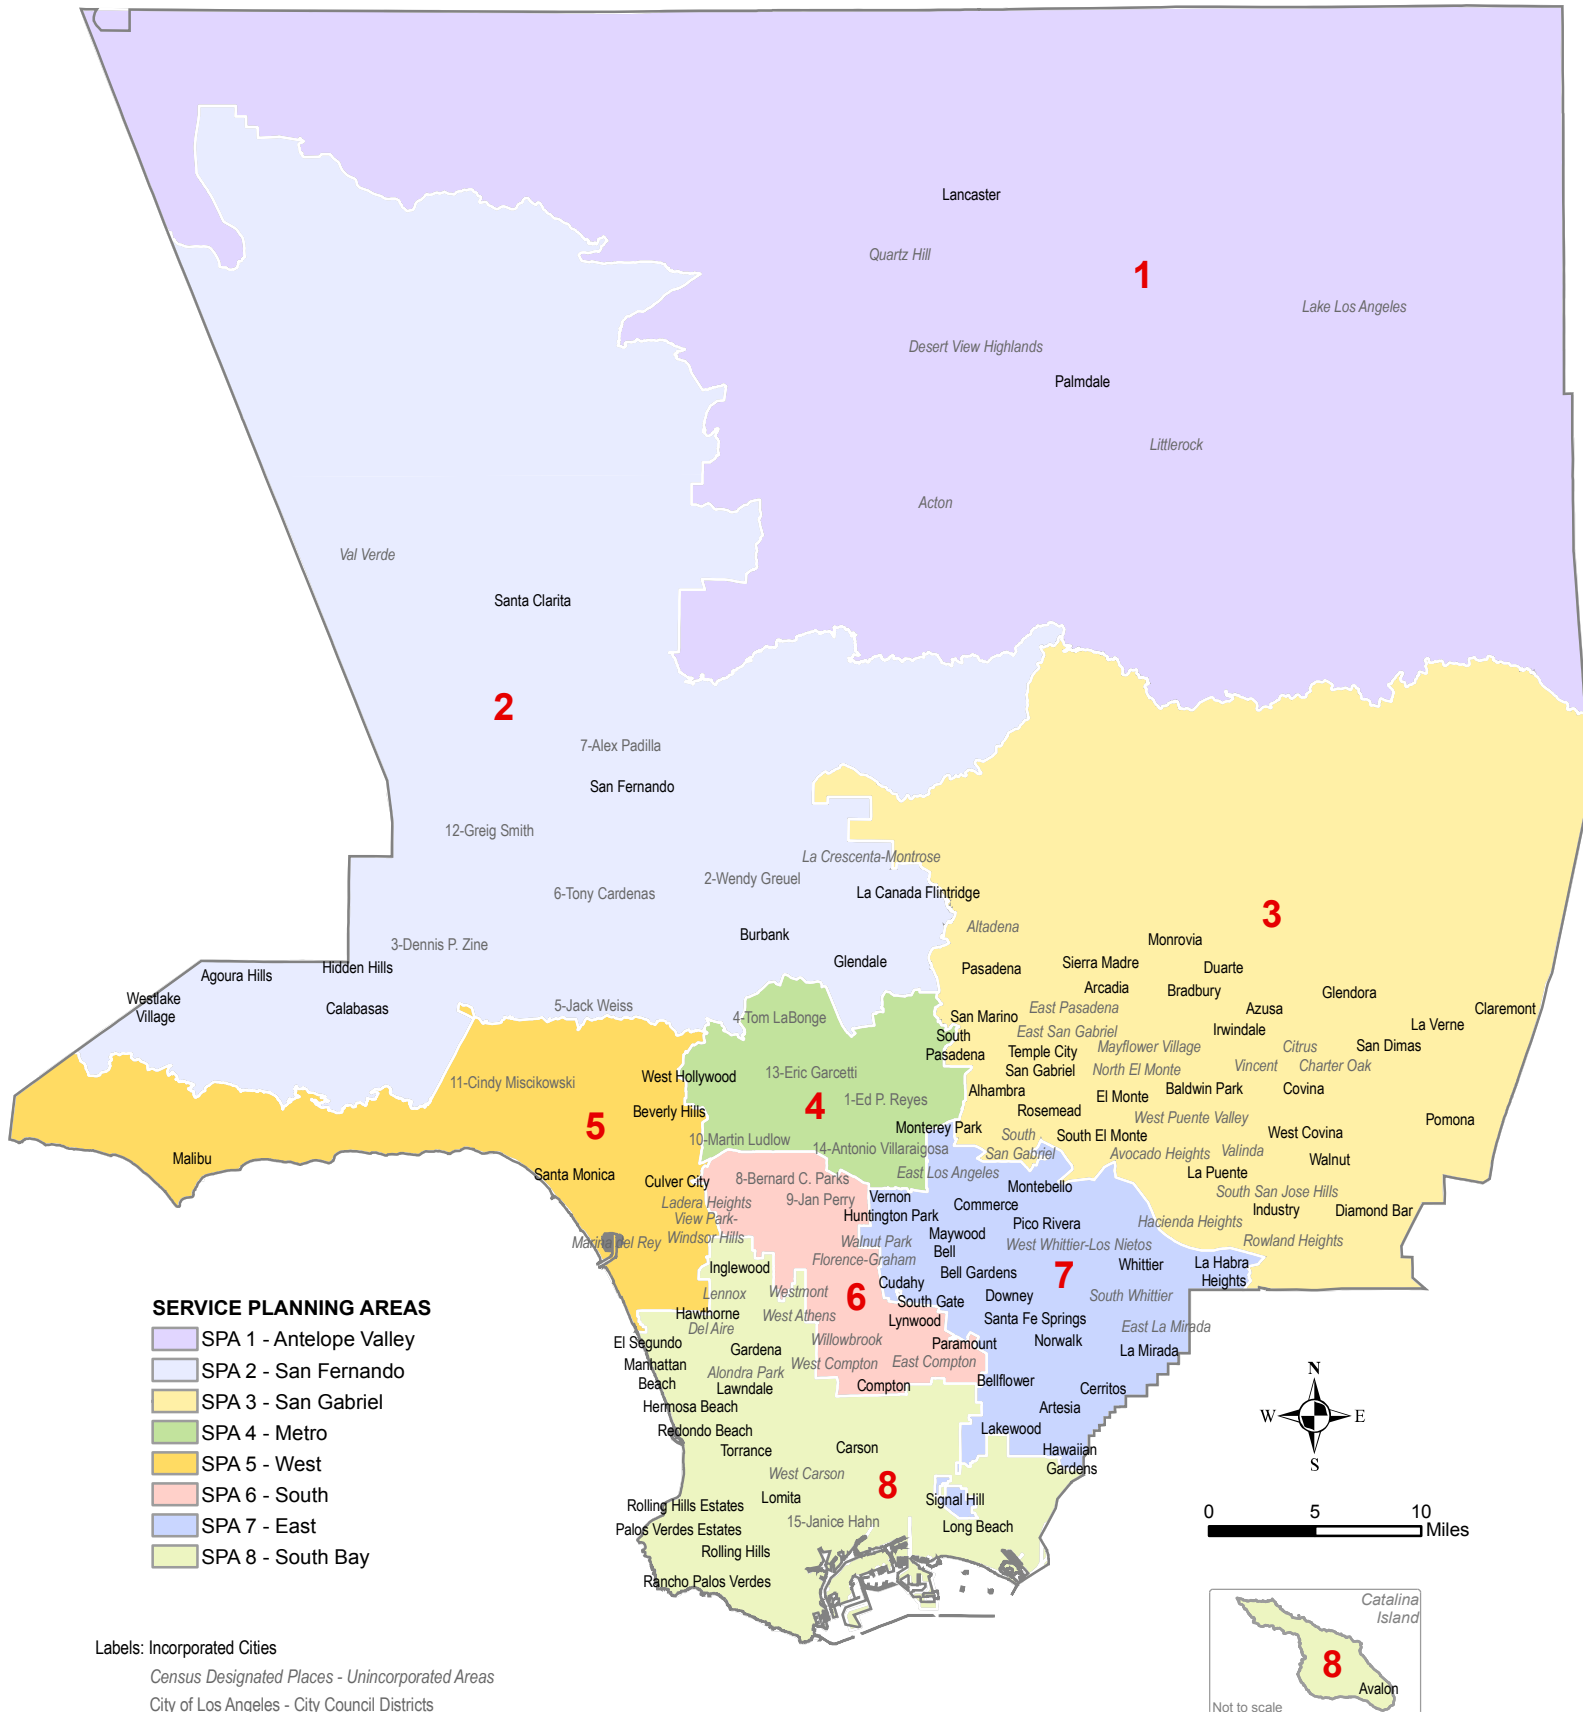

# Cities and Communities of Los Angeles County by Service Planning Area (SPA)

Lancaster

Quartz Hill

1

Lake Los Angeles

Desert View Highlands

Palmdale

Littlerock

San Marino

East Pasadena

Temple City

San Gabriel

North El Monte

Mayflower Village

Citrus

Beverly Hills

East Los Angeles

Montebello

South El Monte

Avocado Heights

Valinda

West Covina

Pomona

Inglewood

Compton

Bellflower

Cerritos

La Habra

Hermosa Beach

Redondo Beach

Torrance

Carson